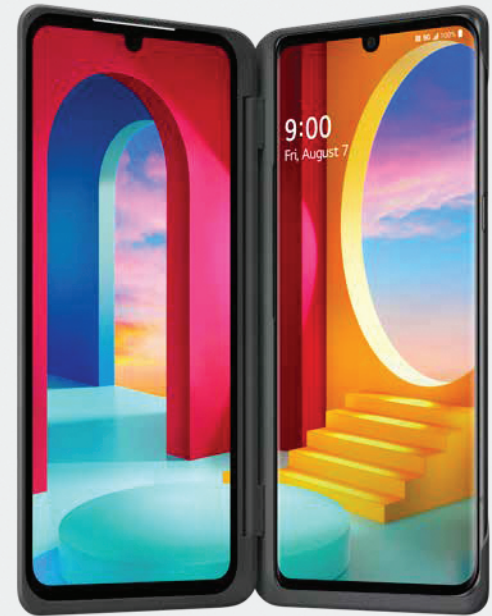

LG VELVET™ | DualScreen

Dual Screen

DESIGN

Get the power of two screens with the freedom to choose one. Attach the second screen when you want to multi-task or detach to go minimal.

- Compatible with the LG VELVET 5G¹
- 360° Freestop Hinge – pivot the screen to any angle to use in laptop mode, stand mode, or tent mode
- Display: 6.8" FHD+ OLED (2460 x 1080); 395 ppi
- VELVET 5G Size & Weight: 6.58" (H) x 2.91" (W) x 0.33" (D), Weight: 6.63 oz.

FEATURES

Enjoy virtually endless ways to multi-task, watch,² game, work and play across two screens.

- LG Game Pad – second screen doubles as a virtual joystick or game controller for mobile gaming⁴
- Dual Mirror Mode – use second screen as a live viewfinder when taking photos
- Cover Display – view time and notifications when the device is folded
- LG Smart Keyboard – use as an edge-to-edge keyboard for an on-the-go mini laptop
- My Pick App – keeps most-used apps open on second screen
- Dual Screen Size & Weight: 6.86" (H) x 3.33" (W) x 0.58" (D), 4.58 oz.
- Combined Weight: 11.21 oz.

1 LG Dual Screen™ sold separately on LG.com. 2 Actual viewable area is less due to rounded corners. 3 Simultaneous multi-tasking subject to streaming app compatibility. 4 Compatible with games that support Bluetooth® controllers.